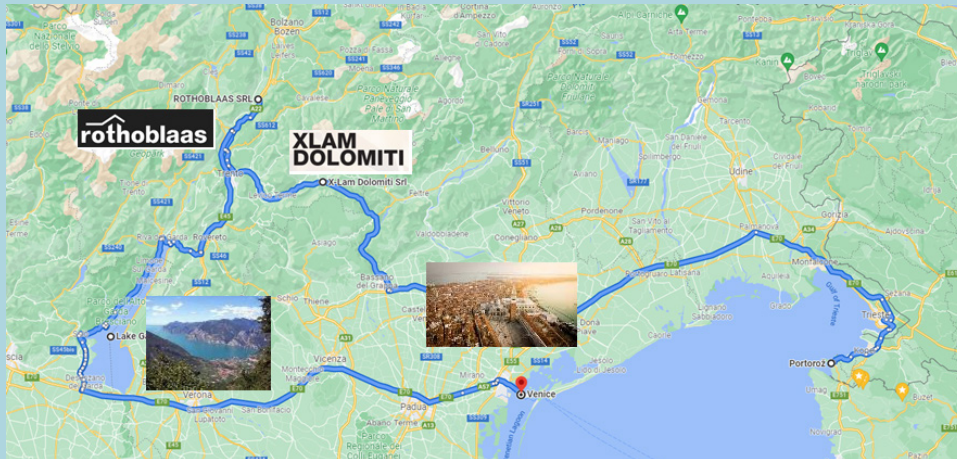

# DOLOMITI AND VENICE

## 2-DAY TOUR

8-9 SEPTEMBER 2022

## VENICE 700 km (one way)

Two businesses and two tourist locations:

- XLAM DOLOMITI (cross-laminated timbers)
- Rothoblaas (timber connections)
- Lake Garda
- Venice

		Arrival time	Departure time
Departure from:	Portorož		08.09.2022 08:00
Destination 1:	XLAM DOLOMITI	08.09.2022 12:00	08.09.2022 15:00
Destination 2:	Rothoblaas	08.09.2022 16:00	08.09.2022 19:00
Overnight at the hotel		08.09.2022 19:30	09.09.2022 07:00
Destination 3:	Lake Garda	09.09.2022 09:00	09.09.2022 11:00
Destination 4:	Venice	09.09.2022 13:40	09.09.2022 19:40

The Woodrise 2022 Venice tour begins in Portorož and ends in Venice. Participants have the choice to fly home from Italy or return to Slovenia with the tour bus. Buses will be returning to Portorož for those who wish.